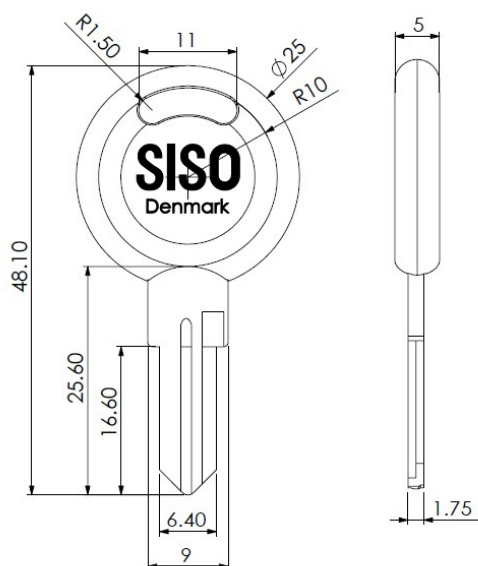

## Description:

Car Key, SISO logo, Red Plastic Head, KA: D20

## Item number:

14.04.105-0

Units	Box	Carton	HS Code	Barcode
Pcs.	200	1000	8301700000	
				5704866040150